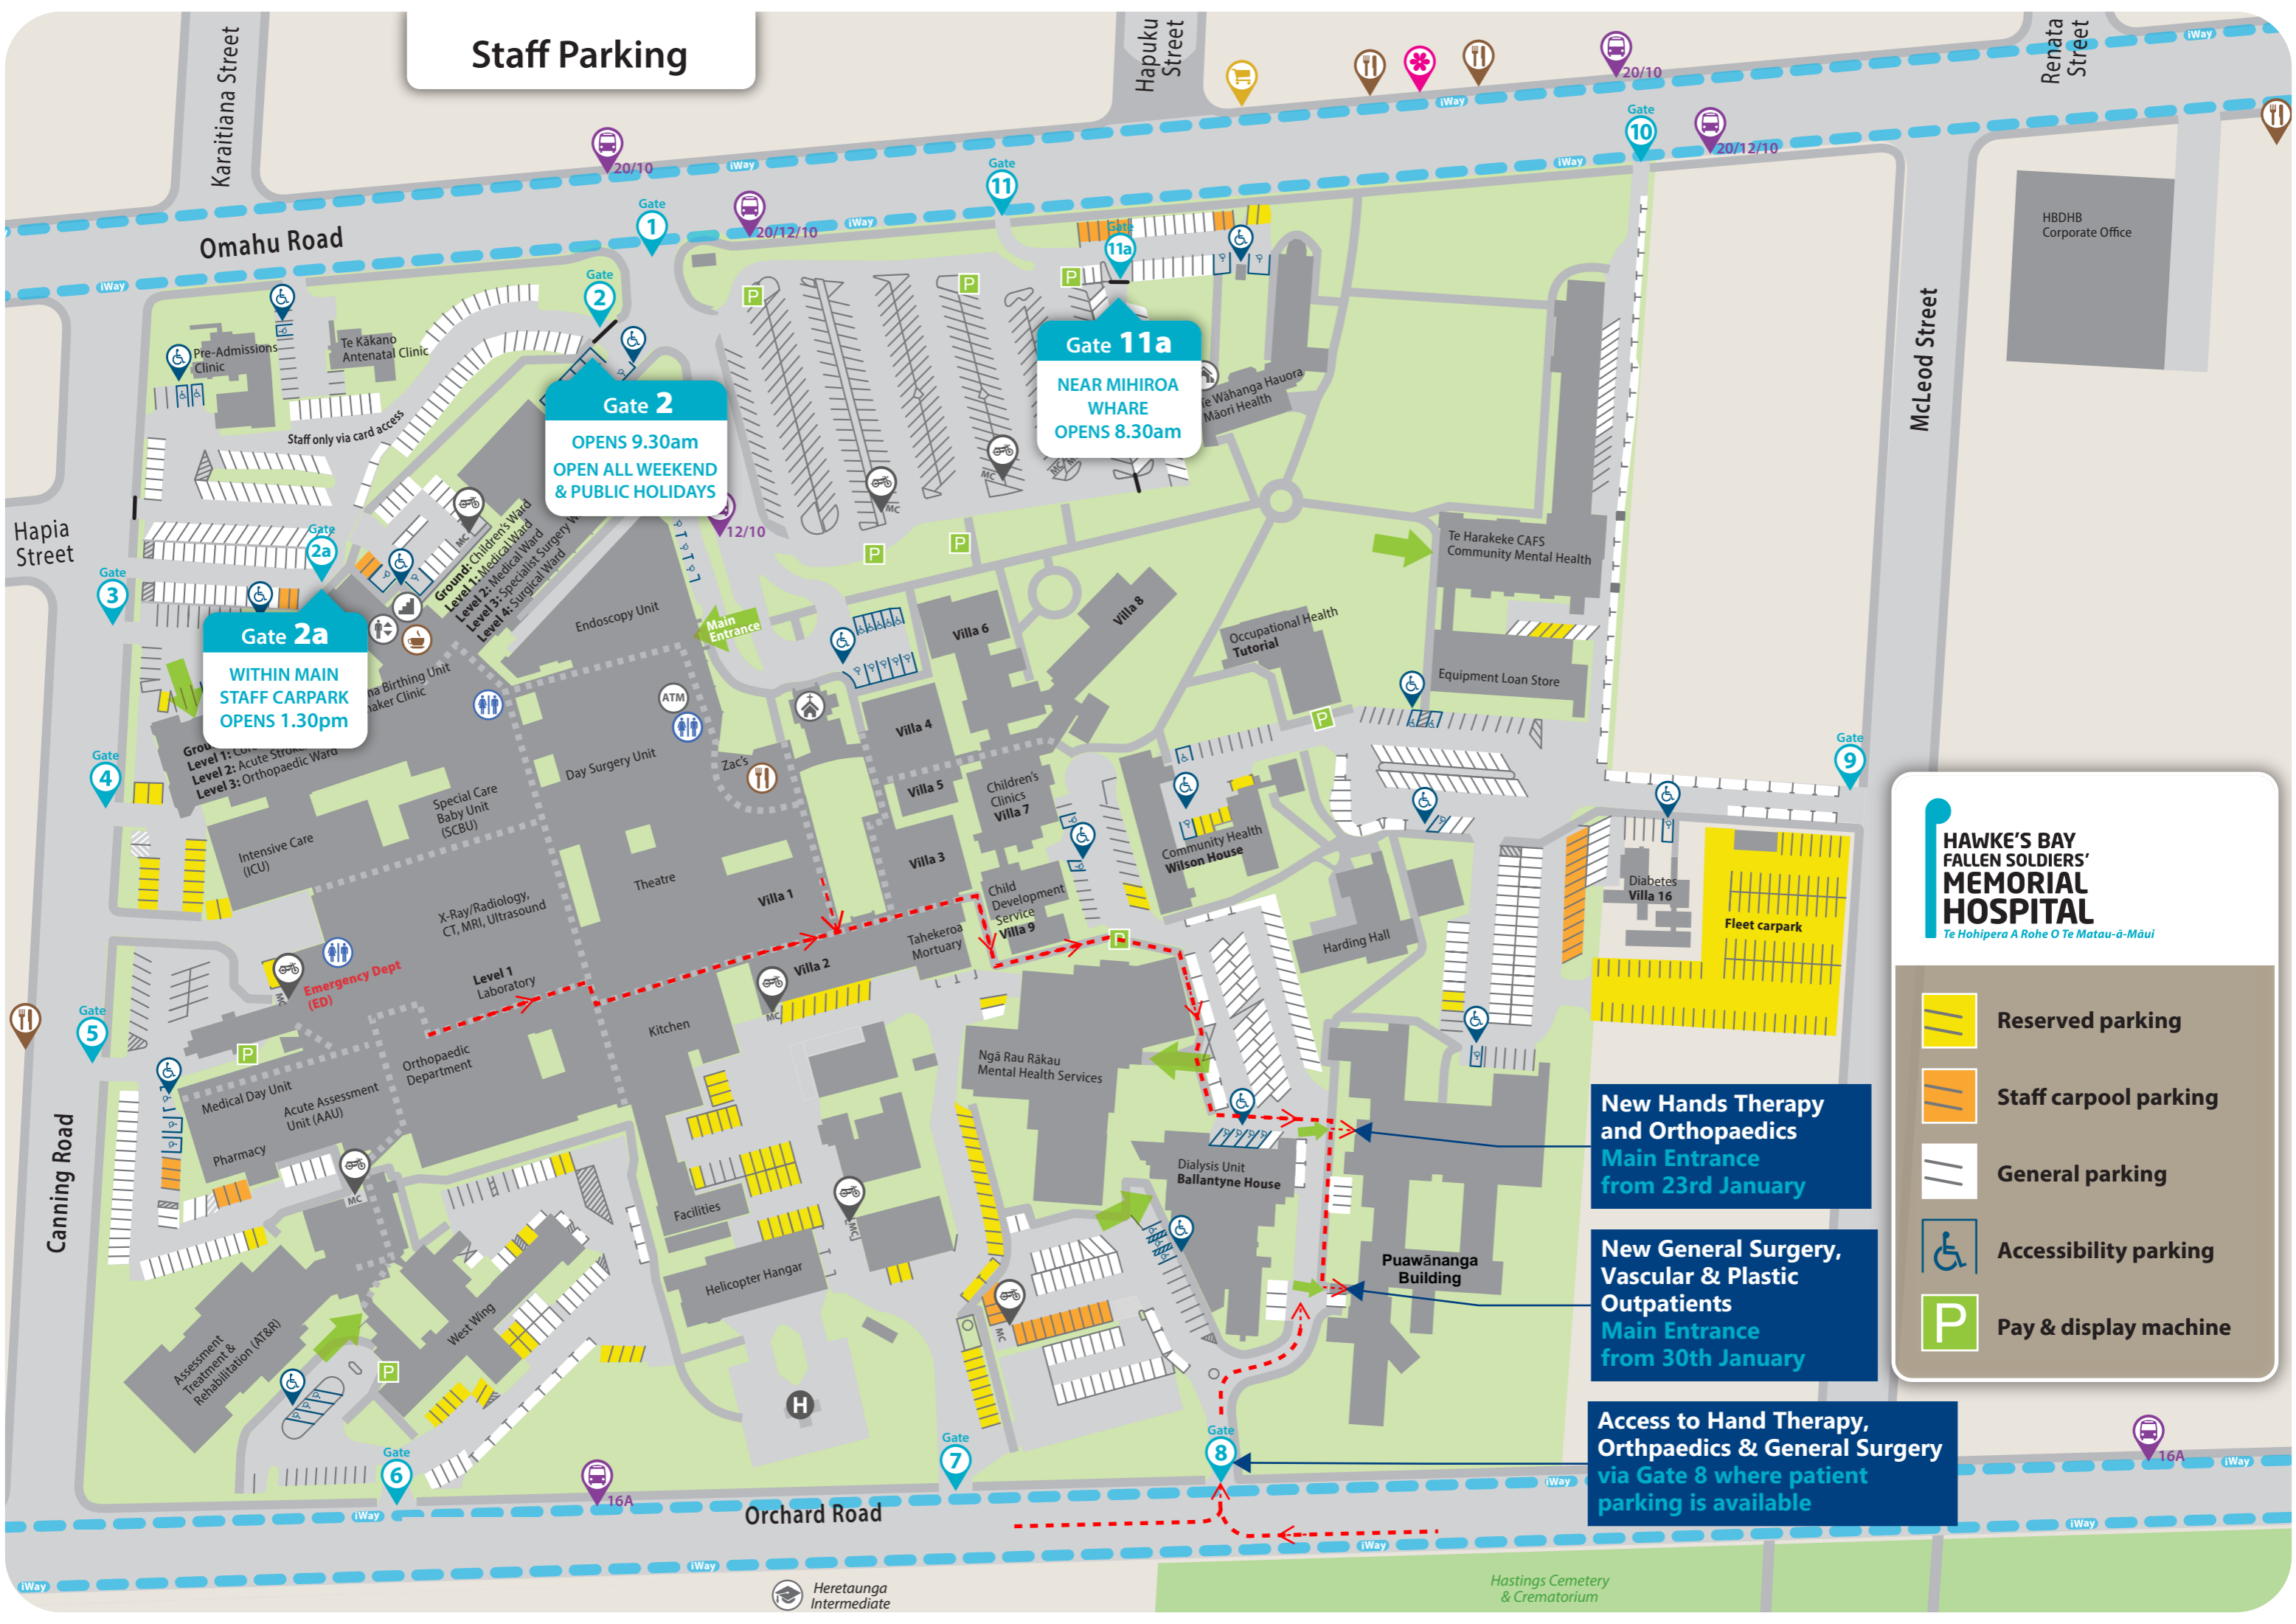

Staff Parking

Gate 2
OPENS 9.30am
OPEN ALL WEEKEND & PUBLIC HOLIDAYS

Gate 11a
NEAR MIHIROA WHARE
OPENS 8.30am

Gate 2a
WITHIN MAIN STAFF CARPARK
OPENS 1.30pm

New Hands Therapy and Orthopaedics
Main Entrance
from 23rd January

New General Surgery, Vascular & Plastic Outpatients
Main Entrance
from 30th January

Access to Hand Therapy, Orthopaedics & General Surgery
via Gate 8 where patient parking is available

HAWKE'S BAY FALLEN SOLDIERS' MEMORIAL HOSPITAL
Te Hoihipera A Rohe O Te Matau-ā-Māui

- Reserved parking
- Staff carpool parking
- General parking
- Accessibility parking
- Pay & display machine